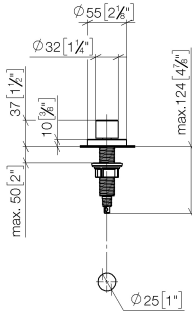

**Strainer waste with control handle - Brushed Dark Platinum**

ELIO

10 710 970

- control for single basin
- including adapter for Bowden cable

Fits ELIO, ENO, MEM, META SQUARE, SYNC, TARA and TARA ULTRA

Fits: ELIO, MEM, TARA, TARA ULTRA, META SQUARE

10 710 970

mm [inches]

10 710 970

Parts for other finishes can be found here: [Chrome](#)

**Spare parts list**

No.	Item Number	Name	Quantity used	Delivery time
1	09 20 97 030-99	handle	1	30
2	90 12 12 002 00 90	fixing cap	1	2
3	09 27 87 006-99	rosette	1	30
4	90 14 10 043 00 90	seal	1	2
5	09 14 10 042 90	seal	1	2
6	09 29 06 087-99	spindle	1	-
Spare part can no longer be ordered, please order the replacement item				
7	04 30 01 029 00 90	adaptor	1	2
8	09 24 03 175 90	adaptor	1	2
9	09 11 10 073-07	connection	1	30
10	09 11 10 074-07	connection	1	30
11	09 11 10 079-07	connection	1	30
12	09 30 11 087 90	disc	1	2
13	09 23 30 024-07	nut	1	30