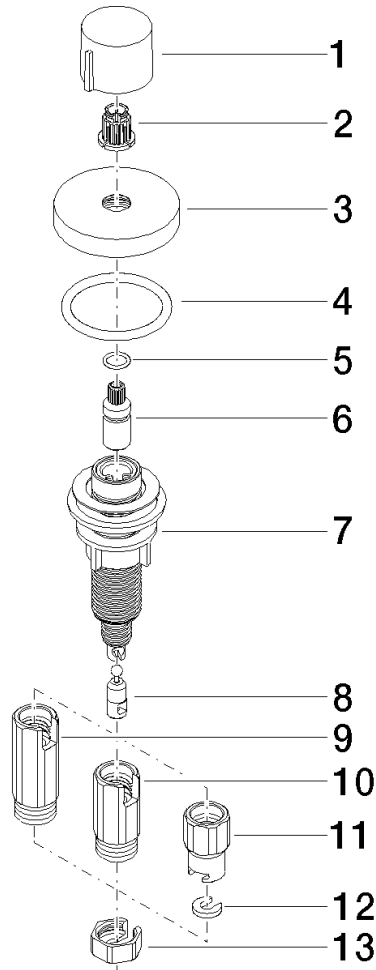

**Strainer waste with control handle - Brushed Dark Platinum**

ELIO

10 710 970

- control for single basin
- including adapter for Bowden cable

Fits ELIO, ENO, MEM, META SQUARE, SYNC, TARA and TARA ULTRA

Fits: ELIO, MEM, TARA, TARA ULTRA, META SQUARE

	Brushed Dark Platinum	10 710 970-99
	Chrome	10 710 970-00
	Brushed Platinum	10 710 970-06
	Platinum	10 710 970-08
	Durabronze (23kt Gold)	10 710 970-09
	Dark Chrome	10 710 970-19
	Brushed Durabronze (23kt Gold)	10 710 970-28
	Matte Black	10 710 970-33
	Brushed Champagne (22kt Gold)	10 710 970-46
	Champagne (22kt Gold)	10 710 970-47
	Brushed Chrome	10 710 970-93

10 710 970

mm [inches]

10 710 970

Parts for other finishes can be found here: [Chrome](#)

**Spare parts list**

No.	Item Number	Name	Quantity used	Delivery time
1	09 20 97 030-99	handle	1	30
2	90 12 12 002 00 90	fixing cap	1	2
3	09 27 87 006-99	rosette	1	30
4	90 14 10 043 00 90	seal	1	2
5	09 14 10 042 90	seal	1	2
6	09 29 06 087-99	spindle	1	-
Spare part can no longer be ordered, please order the replacement item				
7	04 30 01 029 00 90	adaptor	1	2
8	09 24 03 175 90	adaptor	1	2
9	09 11 10 073-07	connection	1	30
10	09 11 10 074-07	connection	1	30
11	09 11 10 079-07	connection	1	30
12	09 30 11 087 90	disc	1	2
13	09 23 30 024-07	nut	1	30